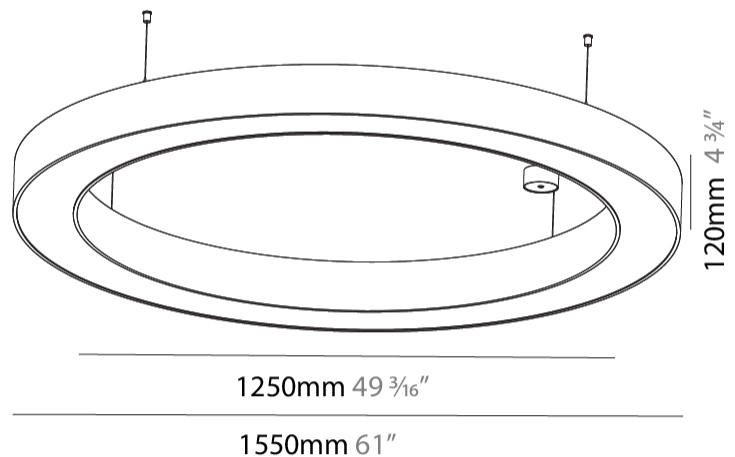

GENERAL

Series: Glorious
Subseries: Glorious
Brand: Prolicht
Division: Architectural
Mounting Type: Suspension
Mounting Location: Ceiling
Subcategory: Ambient

PHYSICAL

Shape: Round
Diameter (mm): 1550
Diameter (in): 61
Height (mm): 120
Height (in): 4 ³/₄
Max. Overall Height (mm): 2120
Max. Overall Height (in): 83 ⁷/₁₆
Light Distribution: Direct / Indirect
Weight (kg): 16.737
Weight (lbs): 36.90
Diffuser: PMMA - Opal or Micro-Prism
Fixture Finish: SSR / BKV / CWI / CRY / HAB / UFT / ITA / RUA / FTG / MYG / LOD / PUS / FRO / FUP / KIA / POP / BLS / SPG / MEY / GOH / GUM / CHC / COM / ABZ / JAG / OBR / MOS / ROR
Fixture Material: Aluminum

ELECTRICAL

Lamp Type: LED (Zhaga Standard)
Input Wattage (W): 110
Total Output Wattage (W): 88 / 70.4 (3500K)
Dimming: Non-Dimming / Phase Dimming (120Vac only) / 0-10V Dimming
Driver Included: Yes
Driver Location: Integrated
Driver Type: Constant Current - 120 / 277Vac
Driver Class: Class 2
Input Voltage (V): 120 - 277
Constant Current (MA): 350 / 700/800 (3500K)

LED

Color Temperature (°K): 3000 / 3500 / 4000
Max. Delivered Lumen (lm): 6920 / 7164 / 7310 Direct / 4530 / 4938 / 4790 Indirect
CRI: >80 CRI
Efficiency (%): 68
Lamp Life (hrs): 50000

OPTICAL

RATINGS AND CERTIFICATIONS

Certified By: Certified for North American Standards
IP rating: IP20